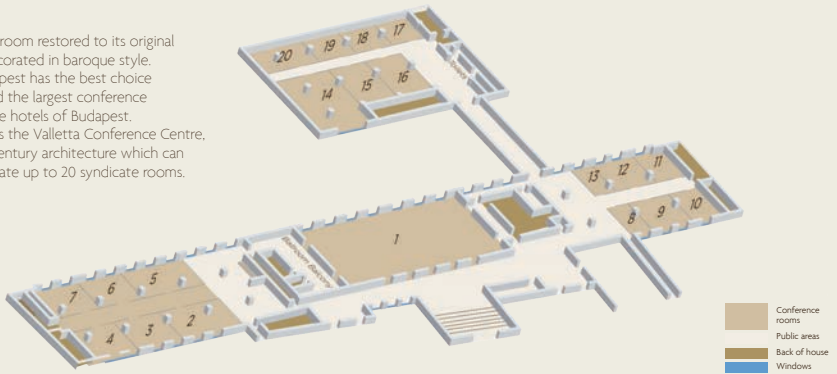

ROOMS >

413 spacious and tastefully decorated guestrooms and suites over six floors, 26 serviced apartments, from studio to 3-bedroom apartments.

All rooms and suites are fitted with a minibar, safe, hair-dryer, tea/coffee facilities, iron/ironing board, free Wi-Fi and cable Internet access.

RESTAURANT & BARS >

Rickshaw Asian Restaurant
 Brasserie & Atrium Restaurants
 Le Bar & Lounge
 Bock Bistro & Wine shop

LEISURE FACILITIES >

Royal Spa with fitness room, indoor heated pool, jacuzzi, sauna and steam bath.

EVENTS FACILITIES >

Impressive Grand Ballroom restored to its original beauty and richly decorated in baroque style. Corinthia Hotel Budapest has the best choice of meeting space and the largest conference facilities among all the hotels of Budapest. The complex includes the Valletta Conference Centre, a showpiece of 21st century architecture which can be partitioned to create up to 20 syndicate rooms.