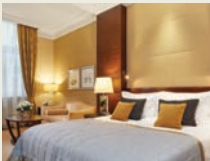

CORINTHIA
 HOTEL
 BUDAPEST

Fact Sheet

Corinthia Hotel Budapest >

Corinthia Hotel Budapest is within walking distance of several of the city's most exciting attractions. The finest hotel in the heart of the city, it captures the city's glamour and romance. Formerly the Grand Hotel Royal, we have transformed it to the highest standards of contemporary luxury, while retaining the beautiful historical features such as marble floors, a grand sweeping staircase and a stunning six-storey atrium. The original Royal Spa has been given a new lease of life, remodelled as a luxurious and contemporary spa with a 15 metre pool.

ROOMS >

413 spacious and tastefully decorated guestrooms and suites over six floors, 26 serviced apartments, from studio to 3-bedroom apartments.

All rooms and suites are fitted with a minibar, safe, hair-dryer, tea/coffee facilities, iron/ironing board, free Wi-Fi and cable Internet access.

EVENTS FACILITIES >

Impressive Grand Ballroom restored to its original beauty and richly decorated in baroque style. Corinthia Hotel Budapest has the best choice of meeting space and the largest conference facilities among all the hotels of Budapest. The complex includes the Valletta Conference Centre, a showpiece of 21st century architecture which can be partitioned to create up to 20 syndicate rooms.