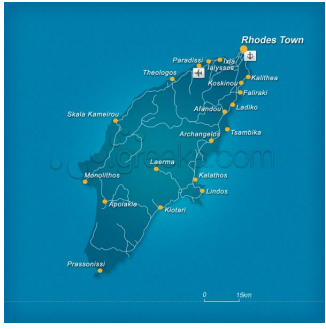

Set on a singular location on one of the most alluring destinations of the Mediterranean, the Rodos Palace constitutes the Finest Deluxe Resort Complex on the island of Rhodes.

**Official Category:** 5 Star Deluxe  
**Operating Period:** April - October

**Location:** Situated in the heart of Ialysos Bay, Ixia, overlooking the Aegean Sea

- **4kms** from the Rhodes, Town, Medieval City & Mandraki Harbour
- **12kms** from Rhodes International Airport Diagoras
- **50m** from the beach (direct subway)
- **50m** from the bus station
- **500m** from Ialysos Shopping Center